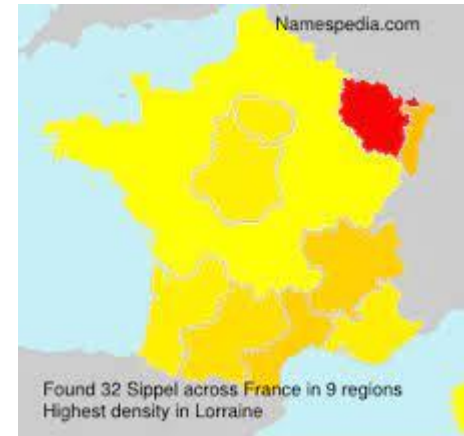

SIPPEL Family