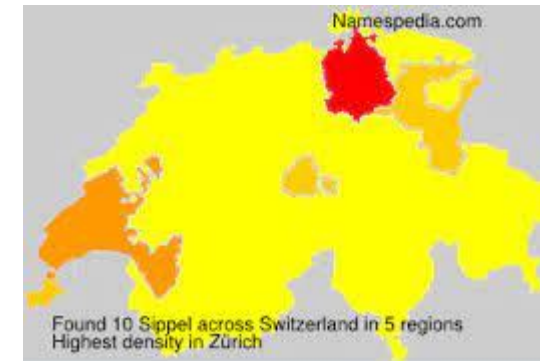

SIPPEL Family

Ernest John Sippel and Pelagia Mary Pauly Sippel Family Reunion Power Point Presentation

Sippel: What does the surname Sippel mean?

The surname Sippel is of German origin. It is derived from the German word "sippa", which translates to "blood relative" or "kin" in English. The Sippel surname would have originally been used to signify someone who was related by blood, reflecting the intensely family-oriented society of medieval Germany. Thus, the surname has familial or fraternal connotations. Sippel is categorized as a patronymic surname, a type of surname which is derived from the personal name of an ancestor or father of the initial bearer. Moreover, it may also refer to someone who came from a region in Germany where this name was popular. Therefore, Sippel is a common last name throughout Germany and in areas with significant German immigrant populations. As with many other surnames, geographical distribution and usage have changed over time and the Sippel surname is now found in many parts of the world.

Sippel: Where does the name Sippel come from?

The last name Sippel is of German origin and is still very common today in Germany. While the population of Germany is around 82 million, there are approximately 140,000 people with the last name Sippel, giving it a concentration of 0.17% of the general population.