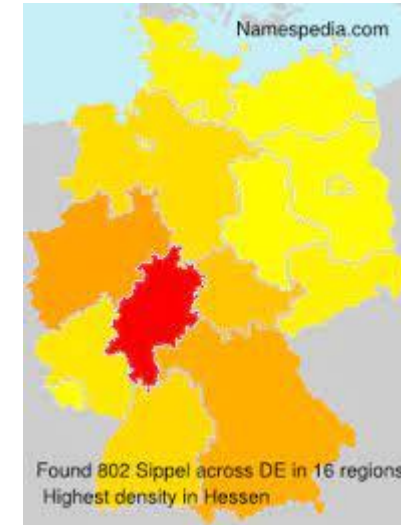

SIPPEL Family