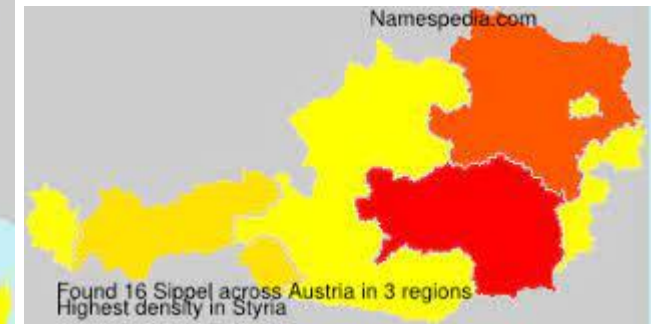

SIPPEL Family