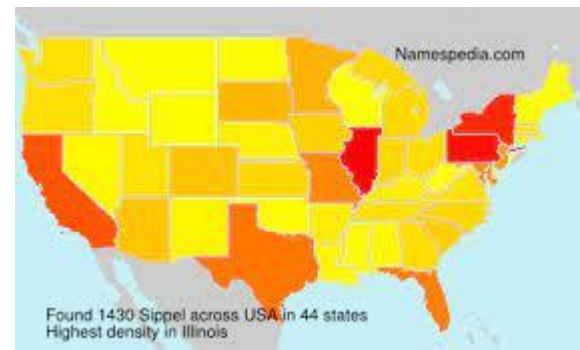

SIPPEL Family

Ernest John Sippel and Pelagia Mary Pauly Sippel Family Reunion Power Point Presentation

Sippel: What does the surname Sippel mean?

The surname Sippel is of German origin. It is derived from the German word "sippa", which translates to "blood relative" or "kin" in English. The Sippel surname would have originally been used to signify someone who was related by blood, reflecting the intensely family-oriented society of medieval Germany. Thus, the surname has familial or fraternal connotations. Sippel is categorized as a patronymic surname, a type of surname which is derived from the personal name of an ancestor or father of the initial bearer. Moreover, it may also refer to someone who came from a region in Germany where this name was popular. Therefore, Sippel is a common last name throughout Germany and in areas with significant German immigrant populations. As with many other surnames, geographical distribution and usage have changed over time and the Sippel surname is now found in many parts of the world.

Sippel: Where does the name Sippel come from?

The last name Sippel is of German origin and is still very common today in Germany. While the population of Germany is around 82 million, there are approximately 140,000 people with the last name Sippel, giving it a concentration of 0.17% of the general population.